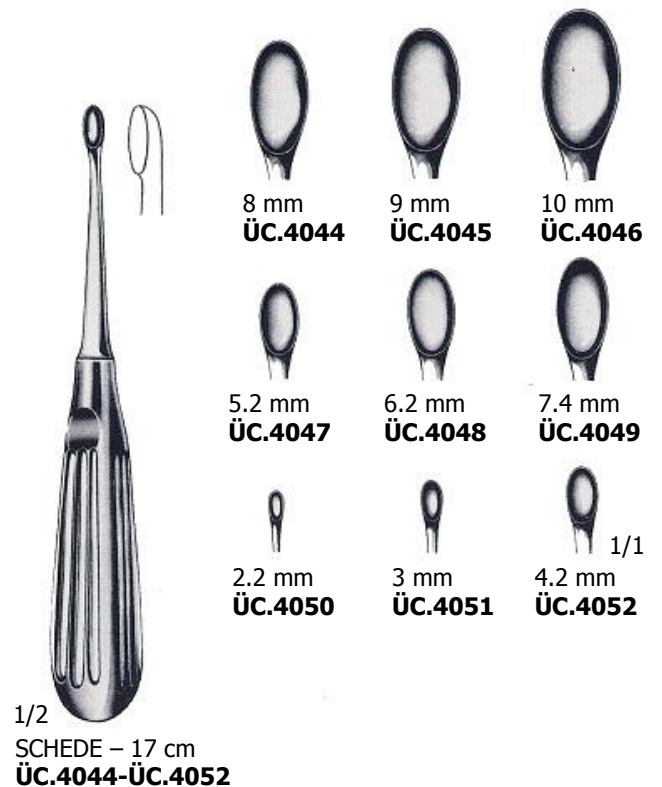

### KEMİK KÜRETLERİ Bone Cures

- |                          |                          |
|--------------------------|--------------------------|
| 2.8 mm<br><b>ÜC.4053</b> | 3.6 mm<br><b>ÜC.4054</b> |
| 4.4 mm<br><b>ÜC.4055</b> | 5.2 mm<br><b>ÜC.4056</b> |
| 6.8 mm<br><b>ÜC.4057</b> | 7.5 mm<br><b>ÜC.4058</b> |

1/2  
20 cm  
**ÜC.4053-ÜC.4058**

- |                          |                          |
|--------------------------|--------------------------|
| 2.8 mm<br><b>ÜC.4059</b> | 3.6 mm<br><b>ÜC.4060</b> |
| 4.4 mm<br><b>ÜC.4061</b> | 5.2 mm<br><b>ÜC.4062</b> |
| 6.8 mm<br><b>ÜC.4063</b> | 7.5 mm<br><b>ÜC.4064</b> |

1/2  
20 cm  
**ÜC.4059-ÜC.4064**

- |                          |                          |
|--------------------------|--------------------------|
| 2.8 mm<br><b>ÜC.4065</b> | 3.6 mm<br><b>ÜC.4066</b> |
| 4.4 mm<br><b>ÜC.4067</b> | 5.2 mm<br><b>ÜC.4068</b> |
| 6.8 mm<br><b>ÜC.4069</b> | 7.5 mm<br><b>ÜC.4070</b> |

1/2  
20 cm  
**ÜC.4065-ÜC.4070**

- |                          |                           |                          |                           |                          |                          |
|--------------------------|---------------------------|--------------------------|---------------------------|--------------------------|--------------------------|
| 2.8 mm<br><b>ÜC.4071</b> | 3.6 mm<br><b>ÜC.4072</b>  | 4.4 mm<br><b>ÜC.4073</b> | 5.2 mm<br><b>ÜC.4074</b>  | 6.8 mm<br><b>ÜC.4075</b> | 8.5 mm<br><b>ÜC.4076</b> |
| 10 mm<br><b>ÜC.4077</b>  | 11.5 mm<br><b>ÜC.4078</b> | 13 mm<br><b>ÜC.4079</b>  | 14.5 mm<br><b>ÜC.4080</b> | 3.4 mm<br><b>ÜC.4081</b> | 5.2 mm<br><b>ÜC.4082</b> |