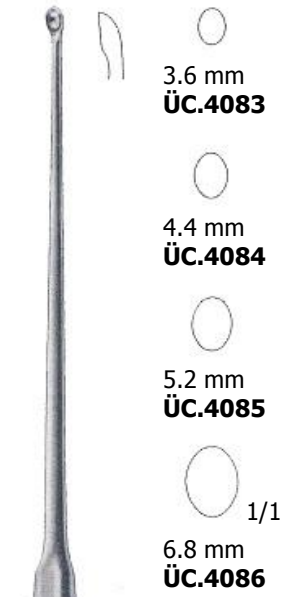

1/2 BUSHE – 25 cm
ÜC.4091-ÜC.4093

1/2 LEMPERT – 21.5 cm
ÜC.4094-ÜC.4098

1/2 HALLE – 21.5 cm
ÜC.4099-ÜC.4101

1/2 DAUBENSPECK – 20 cm
ÜC.4102-ÜC.4105