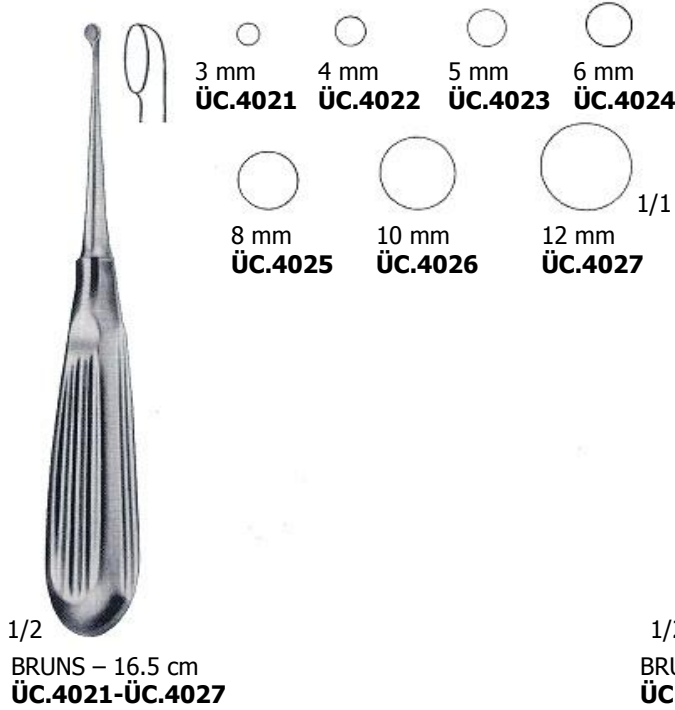

### KEMİK KÜRETLERİ Bone Cures

- |                          |                          |
|--------------------------|--------------------------|
| 2.8 mm<br><b>ÜC.4053</b> | 3.6 mm<br><b>ÜC.4054</b> |
| 4.4 mm<br><b>ÜC.4055</b> | 5.2 mm<br><b>ÜC.4056</b> |
| 6.8 mm<br><b>ÜC.4057</b> | 7.5 mm<br><b>ÜC.4058</b> |

1/2  
20 cm  
**ÜC.4053-ÜC.4058**

- |                          |                          |
|--------------------------|--------------------------|
| 2.8 mm<br><b>ÜC.4059</b> | 3.6 mm<br><b>ÜC.4060</b> |
| 4.4 mm<br><b>ÜC.4061</b> | 5.2 mm<br><b>ÜC.4062</b> |
| 6.8 mm<br><b>ÜC.4063</b> | 7.5 mm<br><b>ÜC.4064</b> |

1/2  
20 cm  
**ÜC.4059-ÜC.4064**

- |                          |                          |
|--------------------------|--------------------------|
| 2.8 mm<br><b>ÜC.4065</b> | 3.6 mm<br><b>ÜC.4066</b> |
| 4.4 mm<br><b>ÜC.4067</b> | 5.2 mm<br><b>ÜC.4068</b> |
| 6.8 mm<br><b>ÜC.4069</b> | 7.5 mm<br><b>ÜC.4070</b> |

1/2  
20 cm  
**ÜC.4065-ÜC.4070**

- |                          |                           |                          |                           |                          |                          |
|--------------------------|---------------------------|--------------------------|---------------------------|--------------------------|--------------------------|
| 2.8 mm<br><b>ÜC.4071</b> | 3.6 mm<br><b>ÜC.4072</b>  | 4.4 mm<br><b>ÜC.4073</b> | 5.2 mm<br><b>ÜC.4074</b>  | 6.8 mm<br><b>ÜC.4075</b> | 8.5 mm<br><b>ÜC.4076</b> |
| 10 mm<br><b>ÜC.4077</b>  | 11.5 mm<br><b>ÜC.4078</b> | 13 mm<br><b>ÜC.4079</b>  | 14.5 mm<br><b>ÜC.4080</b> | 3.4 mm<br><b>ÜC.4081</b> | 5.2 mm<br><b>ÜC.4082</b> |