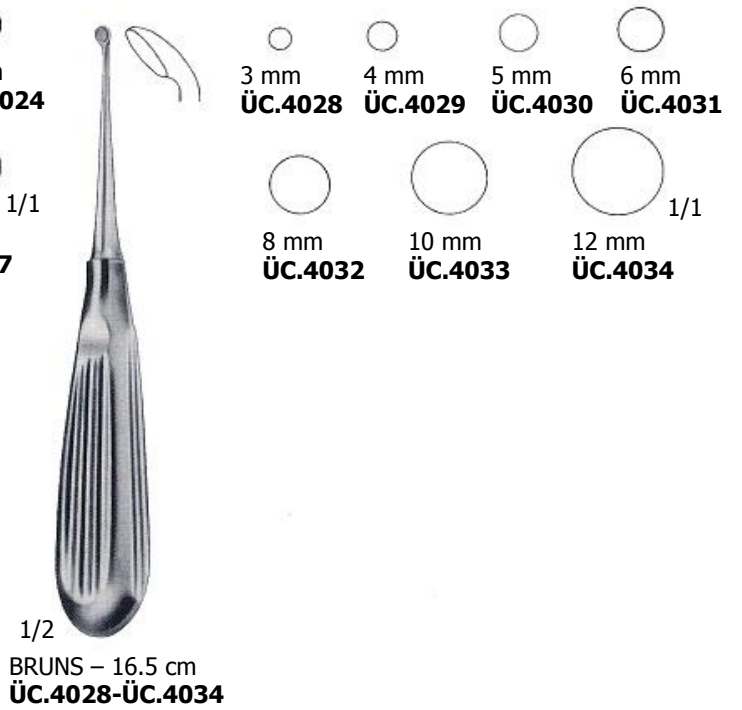

### KEMİK KÜRETLERİ Bone Cures

- |                          |                          |
|--------------------------|--------------------------|
| 2.8 mm<br><b>ÜC.4053</b> | 3.6 mm<br><b>ÜC.4054</b> |
| 4.4 mm<br><b>ÜC.4055</b> | 5.2 mm<br><b>ÜC.4056</b> |
| 6.8 mm<br><b>ÜC.4057</b> | 7.5 mm<br><b>ÜC.4058</b> |

1/2  
20 cm  
**ÜC.4053-ÜC.4058**

- |                          |                          |
|--------------------------|--------------------------|
| 2.8 mm<br><b>ÜC.4059</b> | 3.6 mm<br><b>ÜC.4060</b> |
| 4.4 mm<br><b>ÜC.4061</b> | 5.2 mm<br><b>ÜC.4062</b> |
| 6.8 mm<br><b>ÜC.4063</b> | 7.5 mm<br><b>ÜC.4064</b> |

1/2  
20 cm  
**ÜC.4059-ÜC.4064**

- |                          |                          |
|--------------------------|--------------------------|
| 2.8 mm<br><b>ÜC.4065</b> | 3.6 mm<br><b>ÜC.4066</b> |
| 4.4 mm<br><b>ÜC.4067</b> | 5.2 mm<br><b>ÜC.4068</b> |
| 6.8 mm<br><b>ÜC.4069</b> | 7.5 mm<br><b>ÜC.4070</b> |

1/2  
20 cm  
**ÜC.4065-ÜC.4070**

- |                          |                           |                          |                           |                          |                          |
|--------------------------|---------------------------|--------------------------|---------------------------|--------------------------|--------------------------|
| 2.8 mm<br><b>ÜC.4071</b> | 3.6 mm<br><b>ÜC.4072</b>  | 4.4 mm<br><b>ÜC.4073</b> | 5.2 mm<br><b>ÜC.4074</b>  | 6.8 mm<br><b>ÜC.4075</b> | 8.5 mm<br><b>ÜC.4076</b> |
| 10 mm<br><b>ÜC.4077</b>  | 11.5 mm<br><b>ÜC.4078</b> | 13 mm<br><b>ÜC.4079</b>  | 14.5 mm<br><b>ÜC.4080</b> | 3.4 mm<br><b>ÜC.4081</b> | 5.2 mm<br><b>ÜC.4082</b> |