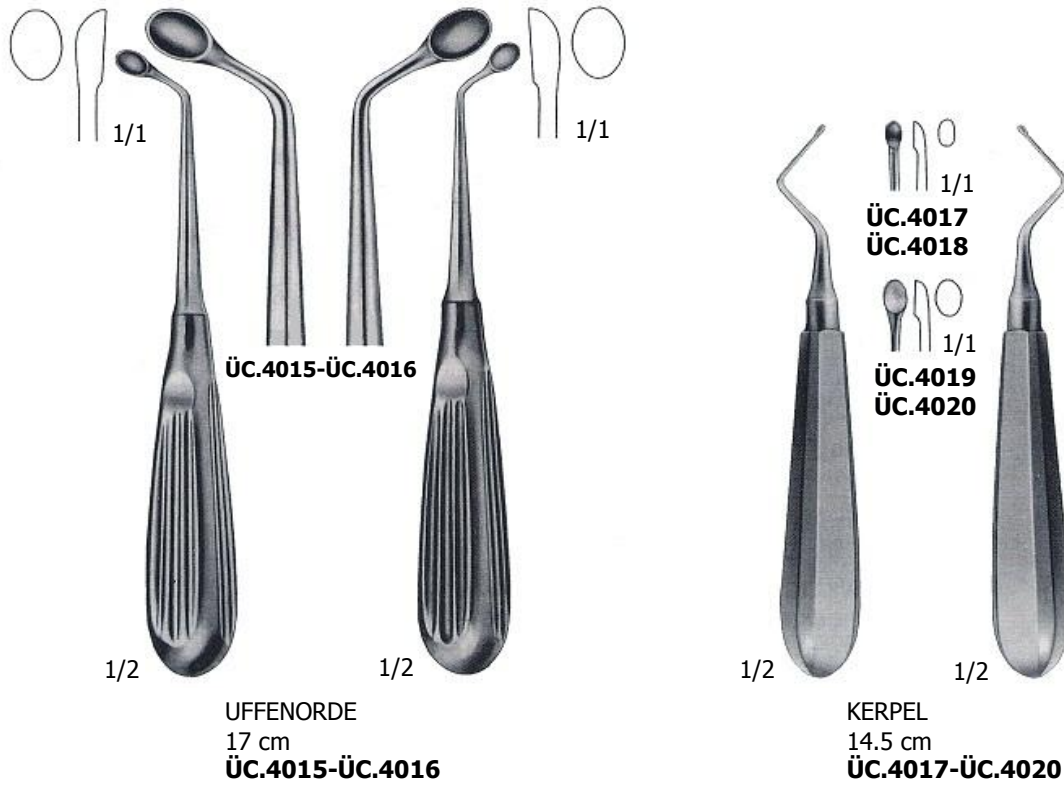

### KEMİK KÜRETLERİ Bone Cures

- |                          |                          |
|--------------------------|--------------------------|
| 2.8 mm<br><b>ÜC.4053</b> | 3.6 mm<br><b>ÜC.4054</b> |
| 4.4 mm<br><b>ÜC.4055</b> | 5.2 mm<br><b>ÜC.4056</b> |
| 6.8 mm<br><b>ÜC.4057</b> | 7.5 mm<br><b>ÜC.4058</b> |

1/2  
20 cm  
**ÜC.4053-ÜC.4058**

- |                          |                          |
|--------------------------|--------------------------|
| 2.8 mm<br><b>ÜC.4059</b> | 3.6 mm<br><b>ÜC.4060</b> |
| 4.4 mm<br><b>ÜC.4061</b> | 5.2 mm<br><b>ÜC.4062</b> |
| 6.8 mm<br><b>ÜC.4063</b> | 7.5 mm<br><b>ÜC.4064</b> |

1/2  
20 cm  
**ÜC.4059-ÜC.4064**

- |                          |                          |
|--------------------------|--------------------------|
| 2.8 mm<br><b>ÜC.4065</b> | 3.6 mm<br><b>ÜC.4066</b> |
| 4.4 mm<br><b>ÜC.4067</b> | 5.2 mm<br><b>ÜC.4068</b> |
| 6.8 mm<br><b>ÜC.4069</b> | 7.5 mm<br><b>ÜC.4070</b> |

1/2  
20 cm  
**ÜC.4065-ÜC.4070**

- |                          |                           |                          |                           |                          |                          |
|--------------------------|---------------------------|--------------------------|---------------------------|--------------------------|--------------------------|
| 2.8 mm<br><b>ÜC.4071</b> | 3.6 mm<br><b>ÜC.4072</b>  | 4.4 mm<br><b>ÜC.4073</b> | 5.2 mm<br><b>ÜC.4074</b>  | 6.8 mm<br><b>ÜC.4075</b> | 8.5 mm<br><b>ÜC.4076</b> |
| 10 mm<br><b>ÜC.4077</b>  | 11.5 mm<br><b>ÜC.4078</b> | 13 mm<br><b>ÜC.4079</b>  | 14.5 mm<br><b>ÜC.4080</b> | 3.4 mm<br><b>ÜC.4081</b> | 5.2 mm<br><b>ÜC.4082</b> |