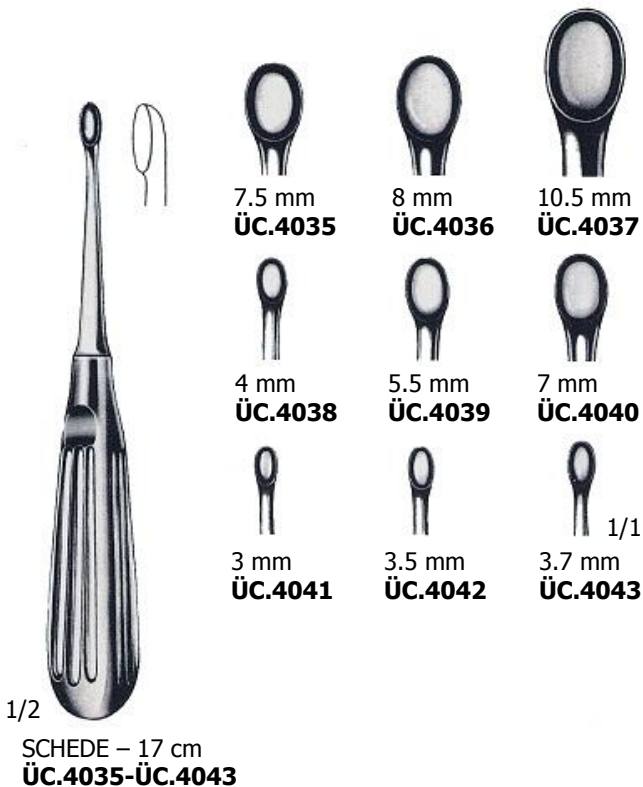

### KEMİK KÜRETLERİ Bone Cures

- |                          |                          |
|--------------------------|--------------------------|
| 2.8 mm<br><b>ÜC.4053</b> | 3.6 mm<br><b>ÜC.4054</b> |
| 4.4 mm<br><b>ÜC.4055</b> | 5.2 mm<br><b>ÜC.4056</b> |
| 6.8 mm<br><b>ÜC.4057</b> | 7.5 mm<br><b>ÜC.4058</b> |

1/2  
20 cm  
**ÜC.4053-ÜC.4058**

- |                          |                          |
|--------------------------|--------------------------|
| 2.8 mm<br><b>ÜC.4059</b> | 3.6 mm<br><b>ÜC.4060</b> |
| 4.4 mm<br><b>ÜC.4061</b> | 5.2 mm<br><b>ÜC.4062</b> |
| 6.8 mm<br><b>ÜC.4063</b> | 7.5 mm<br><b>ÜC.4064</b> |

1/2  
20 cm  
**ÜC.4059-ÜC.4064**

- |                          |                          |
|--------------------------|--------------------------|
| 2.8 mm<br><b>ÜC.4065</b> | 3.6 mm<br><b>ÜC.4066</b> |
| 4.4 mm<br><b>ÜC.4067</b> | 5.2 mm<br><b>ÜC.4068</b> |
| 6.8 mm<br><b>ÜC.4069</b> | 7.5 mm<br><b>ÜC.4070</b> |

1/2  
20 cm  
**ÜC.4065-ÜC.4070**

- |                          |                           |                          |                           |                          |                          |
|--------------------------|---------------------------|--------------------------|---------------------------|--------------------------|--------------------------|
| 2.8 mm<br><b>ÜC.4071</b> | 3.6 mm<br><b>ÜC.4072</b>  | 4.4 mm<br><b>ÜC.4073</b> | 5.2 mm<br><b>ÜC.4074</b>  | 6.8 mm<br><b>ÜC.4075</b> | 8.5 mm<br><b>ÜC.4076</b> |
| 10 mm<br><b>ÜC.4077</b>  | 11.5 mm<br><b>ÜC.4078</b> | 13 mm<br><b>ÜC.4079</b>  | 14.5 mm<br><b>ÜC.4080</b> | 3.4 mm<br><b>ÜC.4081</b> | 5.2 mm<br><b>ÜC.4082</b> |