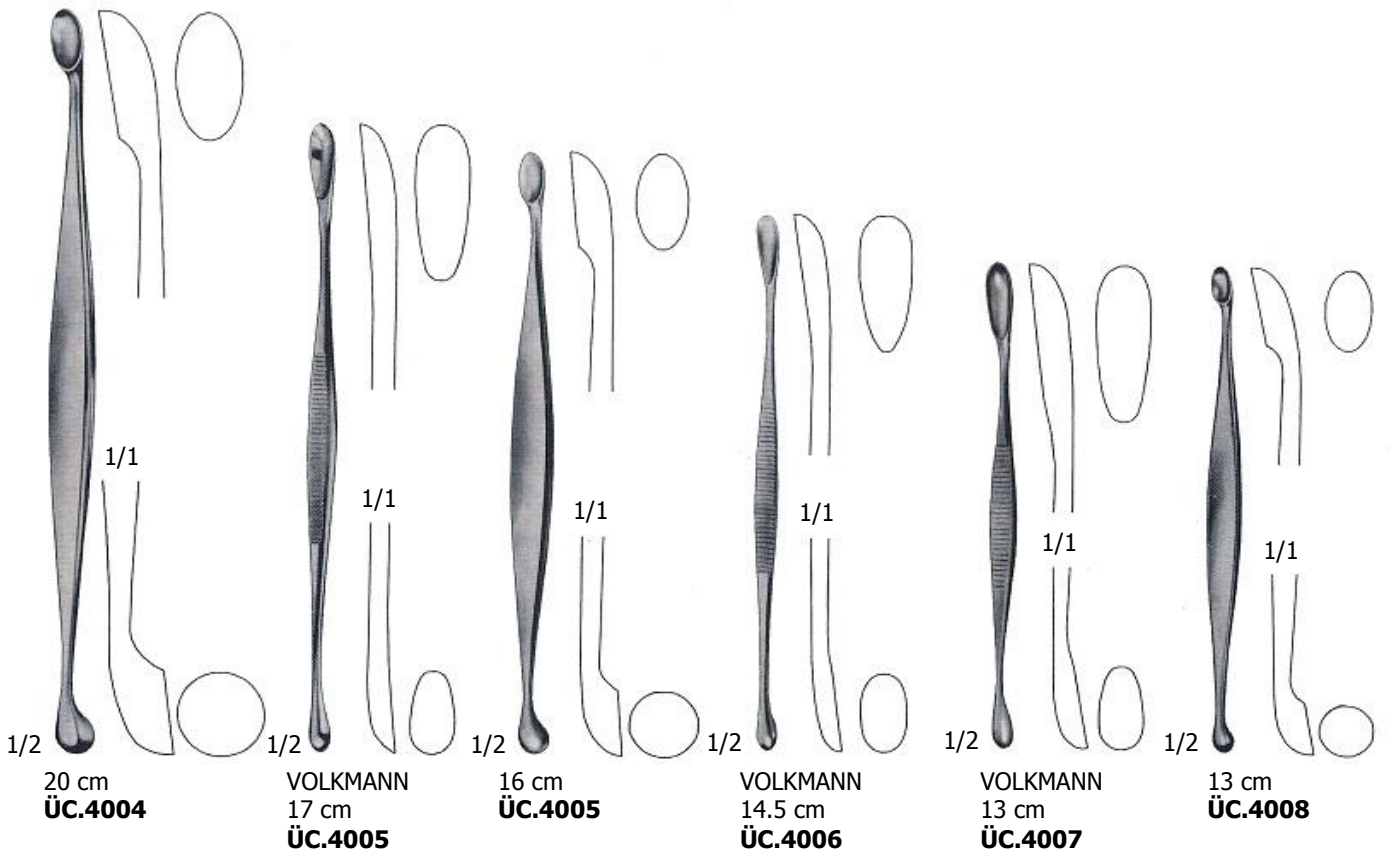

### KEMİK KÜRETLERİ Bone Cures

- |                          |                          |
|--------------------------|--------------------------|
| 2.8 mm<br><b>ÜC.4053</b> | 3.6 mm<br><b>ÜC.4054</b> |
| 4.4 mm<br><b>ÜC.4055</b> | 5.2 mm<br><b>ÜC.4056</b> |
| 6.8 mm<br><b>ÜC.4057</b> | 7.5 mm<br><b>ÜC.4058</b> |

1/2  
20 cm  
**ÜC.4053-ÜC.4058**

- |                          |                          |
|--------------------------|--------------------------|
| 2.8 mm<br><b>ÜC.4059</b> | 3.6 mm<br><b>ÜC.4060</b> |
| 4.4 mm<br><b>ÜC.4061</b> | 5.2 mm<br><b>ÜC.4062</b> |
| 6.8 mm<br><b>ÜC.4063</b> | 7.5 mm<br><b>ÜC.4064</b> |

1/2  
20 cm  
**ÜC.4059-ÜC.4064**

- |                          |                          |
|--------------------------|--------------------------|
| 2.8 mm<br><b>ÜC.4065</b> | 3.6 mm<br><b>ÜC.4066</b> |
| 4.4 mm<br><b>ÜC.4067</b> | 5.2 mm<br><b>ÜC.4068</b> |
| 6.8 mm<br><b>ÜC.4069</b> | 7.5 mm<br><b>ÜC.4070</b> |

1/2  
20 cm  
**ÜC.4065-ÜC.4070**

- |                          |                           |                          |                           |                          |                          |
|--------------------------|---------------------------|--------------------------|---------------------------|--------------------------|--------------------------|
| 2.8 mm<br><b>ÜC.4071</b> | 3.6 mm<br><b>ÜC.4072</b>  | 4.4 mm<br><b>ÜC.4073</b> | 5.2 mm<br><b>ÜC.4074</b>  | 6.8 mm<br><b>ÜC.4075</b> | 8.5 mm<br><b>ÜC.4076</b> |
| 10 mm<br><b>ÜC.4077</b>  | 11.5 mm<br><b>ÜC.4078</b> | 13 mm<br><b>ÜC.4079</b>  | 14.5 mm<br><b>ÜC.4080</b> | 3.4 mm<br><b>ÜC.4081</b> | 5.2 mm<br><b>ÜC.4082</b> |